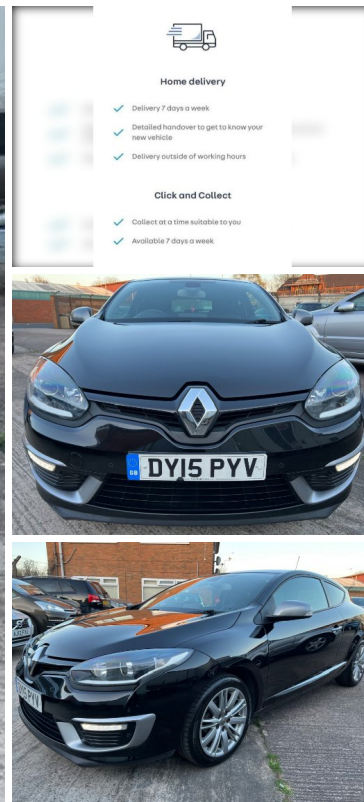

2015(15) Renault Megane GT LINE TOMTOM TCE EDC 3-D...

£7,885

Engine: Petrol
Body: Coupe
Gearbox: Semi-Automatic
Capacity: 1198cc
Colour: Black
Mileage: 80,000
CO²: 129g/km
MPG: 50.4mpg
Top Speed: 124mph
BHP: 130bhp
Insurance Grp: 21E

100% HPI Clear, Only 1 Previous Owner, Warranted Mileage with Full Service History (7 Stamps in the Service Book, Last Service recently done on 16-02-2022 at 80,294 Miles), Very long MOT valid until 15-03-2023 and 3 months Nationwide Parts & Labour Warranty included in the asking price. Fully Loaded Features include Half Leather Interior, Automatic Headlights, Automatic Wipers, LED Daytime Running lights, Electric windows, Electrically adjustable & folding side mirrors, Front & Rear Parking Sensors with colour Reverse camera, Remote Central Locking (2 Remote Keys), Keyless Entry / Exit & Start, Cruise Control, Dual Climate control, Air conditioning, Original Renault Sat Nav / Bluetooth / USB / AUX / Radio / CD Player with controls on the steering wheel and Original Renault Alloy wheels with excellent tyres all round. The 1.2 Turbo Petrol Engine (130 BHP) always starts first turn of the key and drives as it should without any warning lights, rattles, smoke or over heating issues. Th...