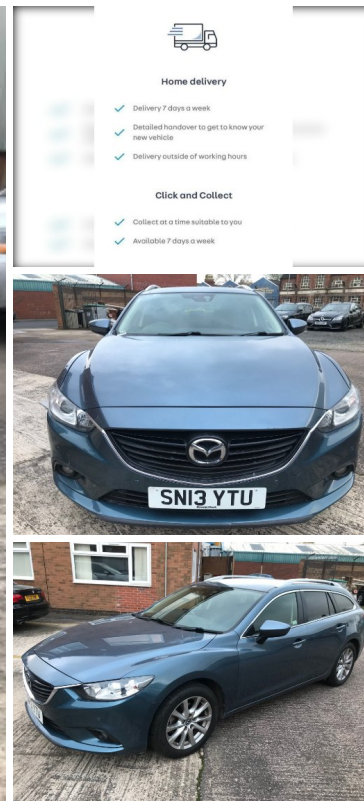

2013(13) Mazda 6 D SE-L NAV 5-Door

£5,990

-  Home delivery
 - ✓ Delivery 7 days a week
 - ✓ Detailed handover to get to know your new vehicle
 - ✓ Delivery outside of working hours
-  Click and Collect
 - ✓ Collect at a time suitable to you
 - ✓ Available 7 days a week

Engine: Diesel
Body: Estate
Gearbox: 6-Speed
Capacity: 2191cc
Colour: Blue
Mileage: 103,350
CO²: 116g/km
MPG: 64.2mpg
Top Speed: 130mph
BHP: 148bhp
Insurance Grp: 19E

LBA Motors
23 Rosebery Street
Wolverhampton
West Midlands, WV3 0BH

Only £30 Annual Road Tax, Excellent condition, 100% HPI Clear, Only 1 Previous Owner, Warranted Mileage with Service History (5 Mazda Service Records + A Full Service will be carried out at the Point of Sale), Fresh 12 months MOT at the Point of Sale and 3 months Nationwide Parts & Labour Warranty included in the asking price. Features include Electric windows, Electrically adjustable & folding side mirrors, Front and Rear Parking Sensors with Visual Display, Automatic Headlights, Remote Central Locking (2 Remote keys), Cruise Control, Dual Digital Climate control, Air conditioning, Original Mazda Bluetooth / Tomtom Sat Nav / Radio / CD Player / USB & AUX connection with controls on the steering wheel, Hill Start Assist, Start / Stop Function and Original Mazda Alloy wheels with excellent tyres all round. The 2.2 Diesel Engine always starts first turn of the key and drives as it should without any warning lights, rattles or overheating issues. The 6 Speed Manual Gearbox also works as...